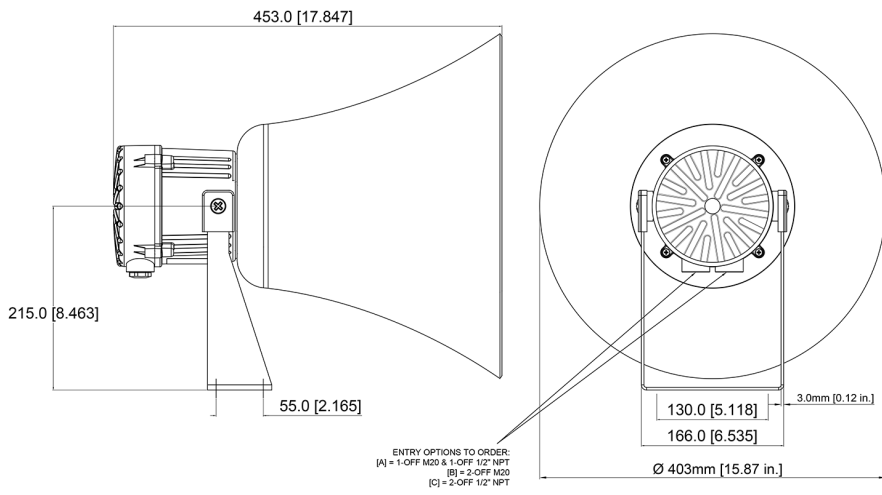

# MA2H Alarm Horn Sounder IP66/67 Type 4/4X/13

CE EAC

## Specification